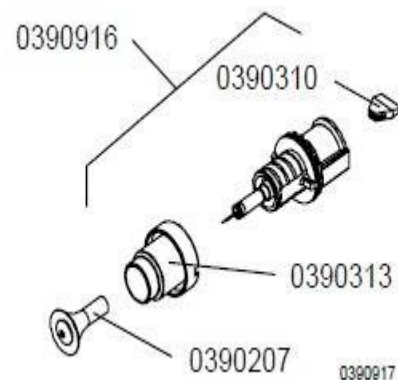

0390915 electrode holder F ET
0390313 deflector cone sleeve

0351339 wedge
0390310 Protective wedge
0390916 electrode holder C4 R.ET

0390917 electrode holder C4 R.ET with nozzles

0390207 deflector cone R20
0390208 deflector cone R28
0390209 deflector cone R38